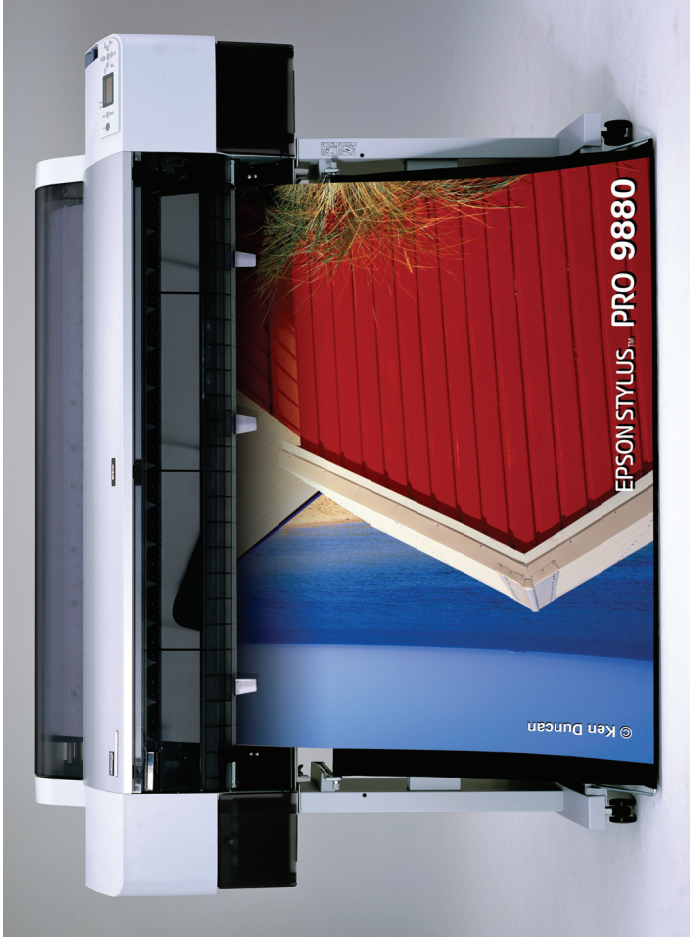

- ✓ Photographic Epson Reproduction – guaranteed best quality
- ✓ Most common File Types Supported
- ✓ Print on variety of media /gloss-satin-canvas
- ✓ 1110mm wide to any length*
- ✓ Volume discounts apply
- ✓ We will match any genuine offer.
- ✓ Long Life Genuine Epson K3 Pigment Inks
- ✓ Sales / Service Agent for Epson Pro-graphics Printers
- ✓ Expert Advice